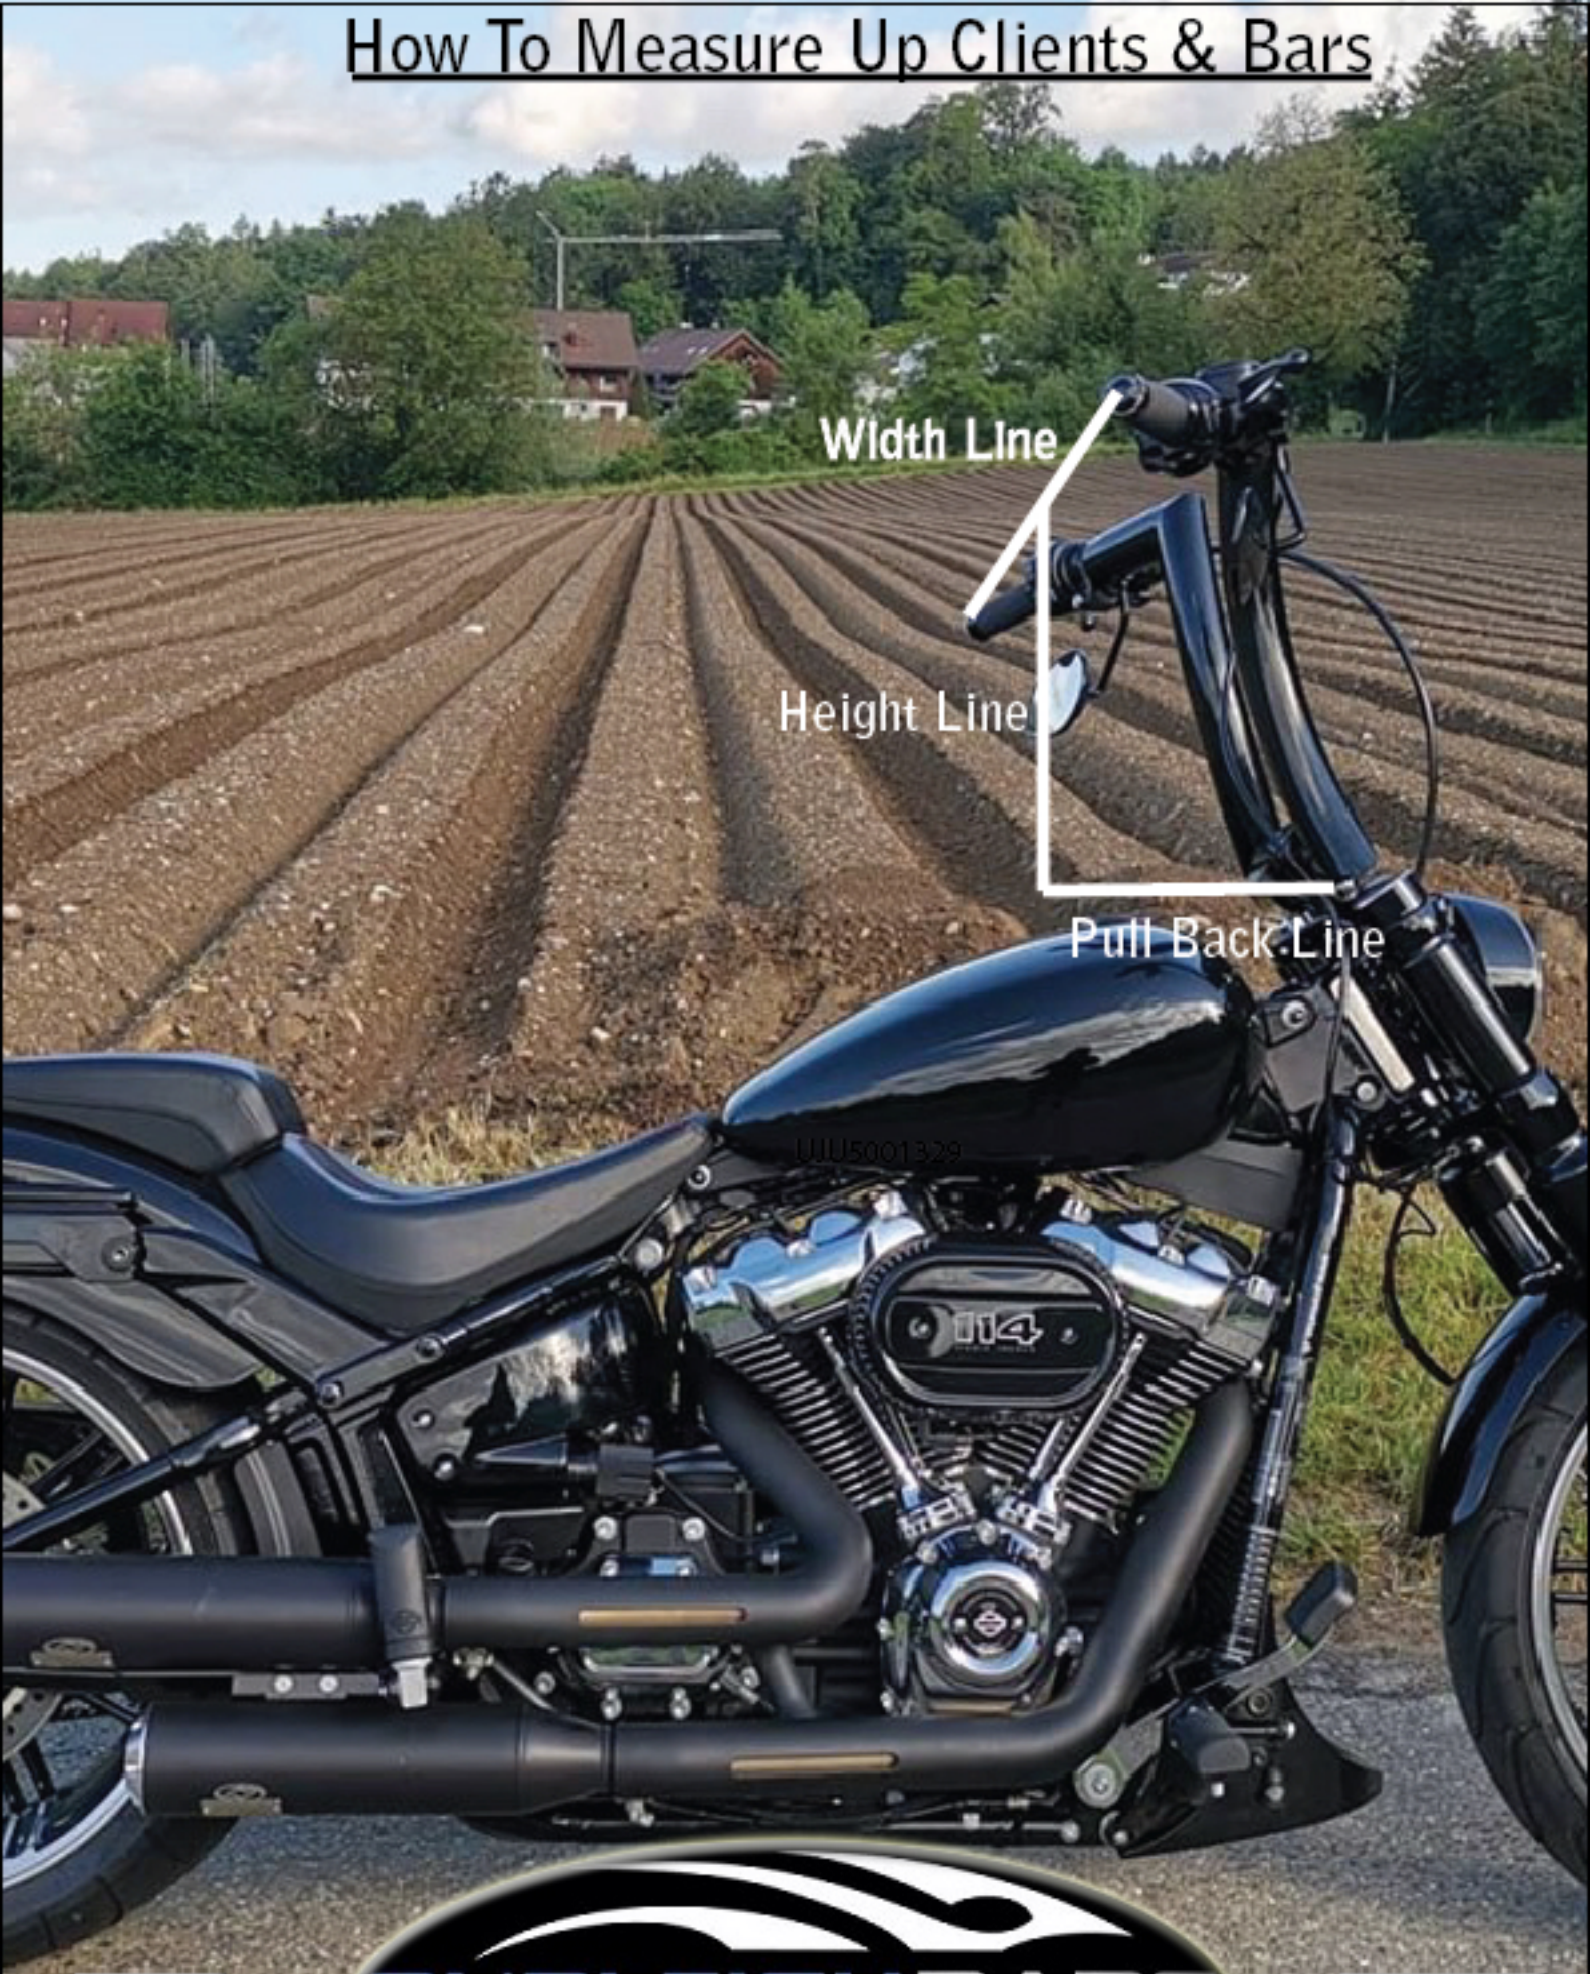

How To Measure Up Clients & Bars

Width Line

Height Line

Pull Back Line

U1U5001329